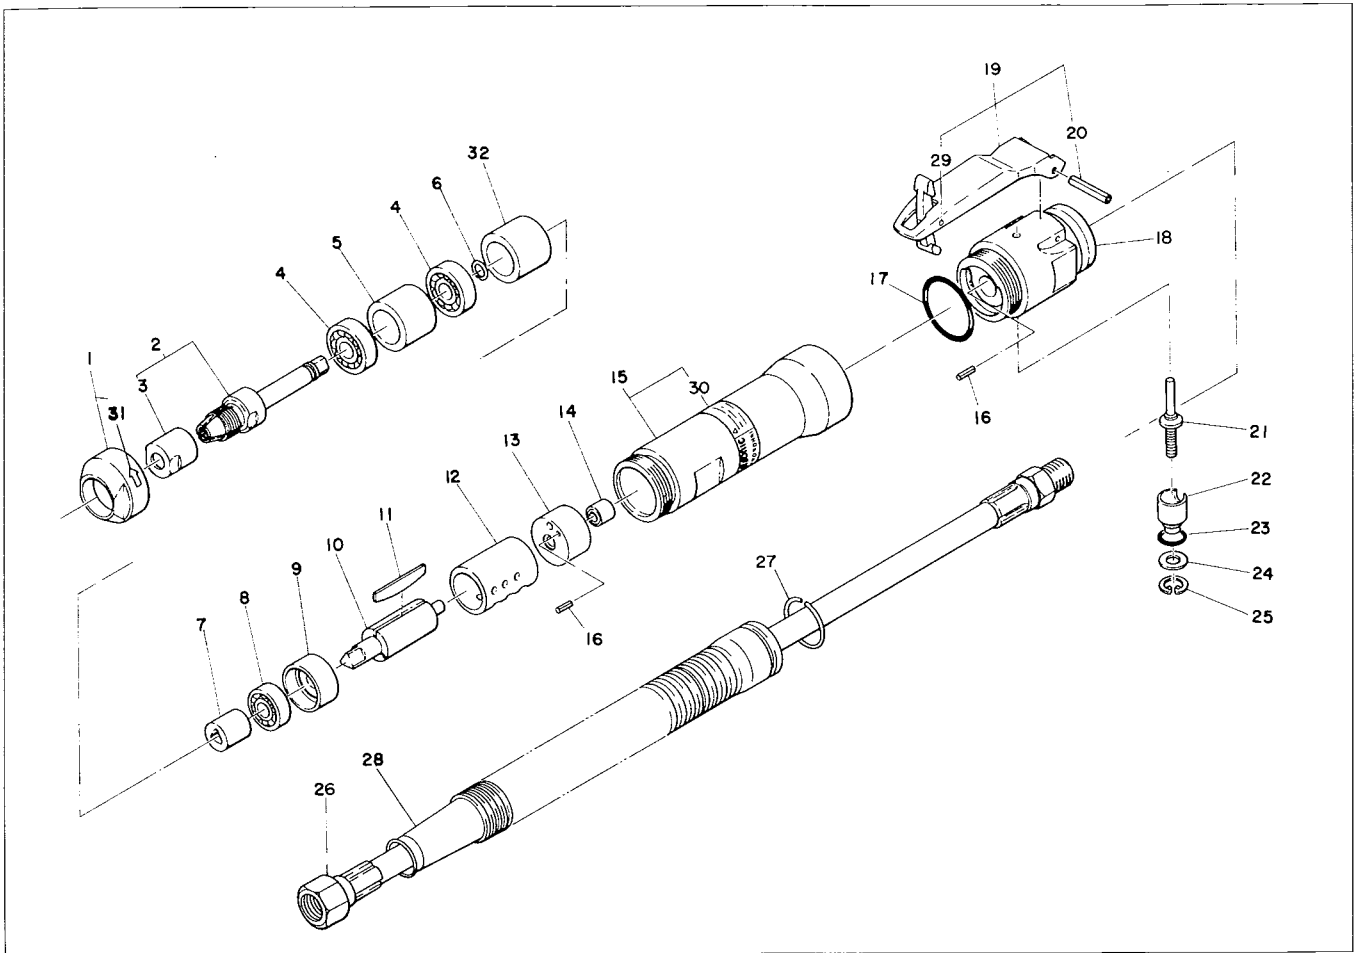

AIR SONIC L-35C ASSEMBLY AND PARTS LIST

The Part Numbers with () are included in the Ass'y parts written above them.

No.	Part No.	Part Name	Q'ty	Price
1	TB01632	Cap Ass'y	1 set	
31	(TP12437)	Label Roating Direction	1	
2	TB02507	Chuck ϕ 6 Sub Ass'y	1 set	
	TB02511	Chuck 1/4" Sub Ass'y	1 set	
3	(TP10742)	Chuck Nut	1	
4	FQ00263	Ball Bearing 6900ZZ	2	
5	TQ03266	Collar A	1	
6	TQ03267	Stop Ring	1	
7	TA99920	Joint Ass'y	1 set	
8	TP06386	Ball Bearing 607ZZ	1	
9	TP04936	End Plate B	1	
10	TP11751	Rotor	1	
11	TA9A286	Blade Ass'y (3 pcs.)	1 set	
12	TP04938	Cylinder	1	
13	TP11752	End Plate A	1	
14	TP11753	Needle Bearing	1	
15	TB03149	Housing Ass'y	1 set	
30	(TQ04065)	Label Warning CE Mark	1	
16	TP07006	Spring Pin 2X8	2	
17	TP07951	O-Ring S-28	1	
18	TP11755	Valve Body	1	

No.	Part No.	Part Name	Q'ty	Price
19	TB01152	Throttle Lever Ass'y	1 set	
29	(TP05498)	Spring Pin 2X16	1	
20	(TP00460)	Spring Pin 3X22	1	
21	TA93070	Throttle Valve Ass'y	1 set	
22	TP06325	Adjust Valve	1	
23	TP11997	O-Ring KS-7	1	
24	TP06326	Spacer 6X12X1.2	1	
25	TP03695	Retaining Ring C-12	1	
26	TA96867	Air Hose Sub Ass'y A 1/4	1 set	
27	TP09153	Stop Ring	1	
28	TQ01664	Exhaust Hose	1	
32	TP11748	Collar	1	

ACCESSORIES

No.	Part No.	Part Name	Q'ty	Price
	TP00475	Single Ended Spanner 14	2	
	TP10471	Mounted Wheel 13X13X6X38	1	
	TQ04067	Instruction Manual	1	
	TQ04068	Instruction Manual (USA)	1	
	TP02236	Bushing PT1/4XNPT1/4	1	